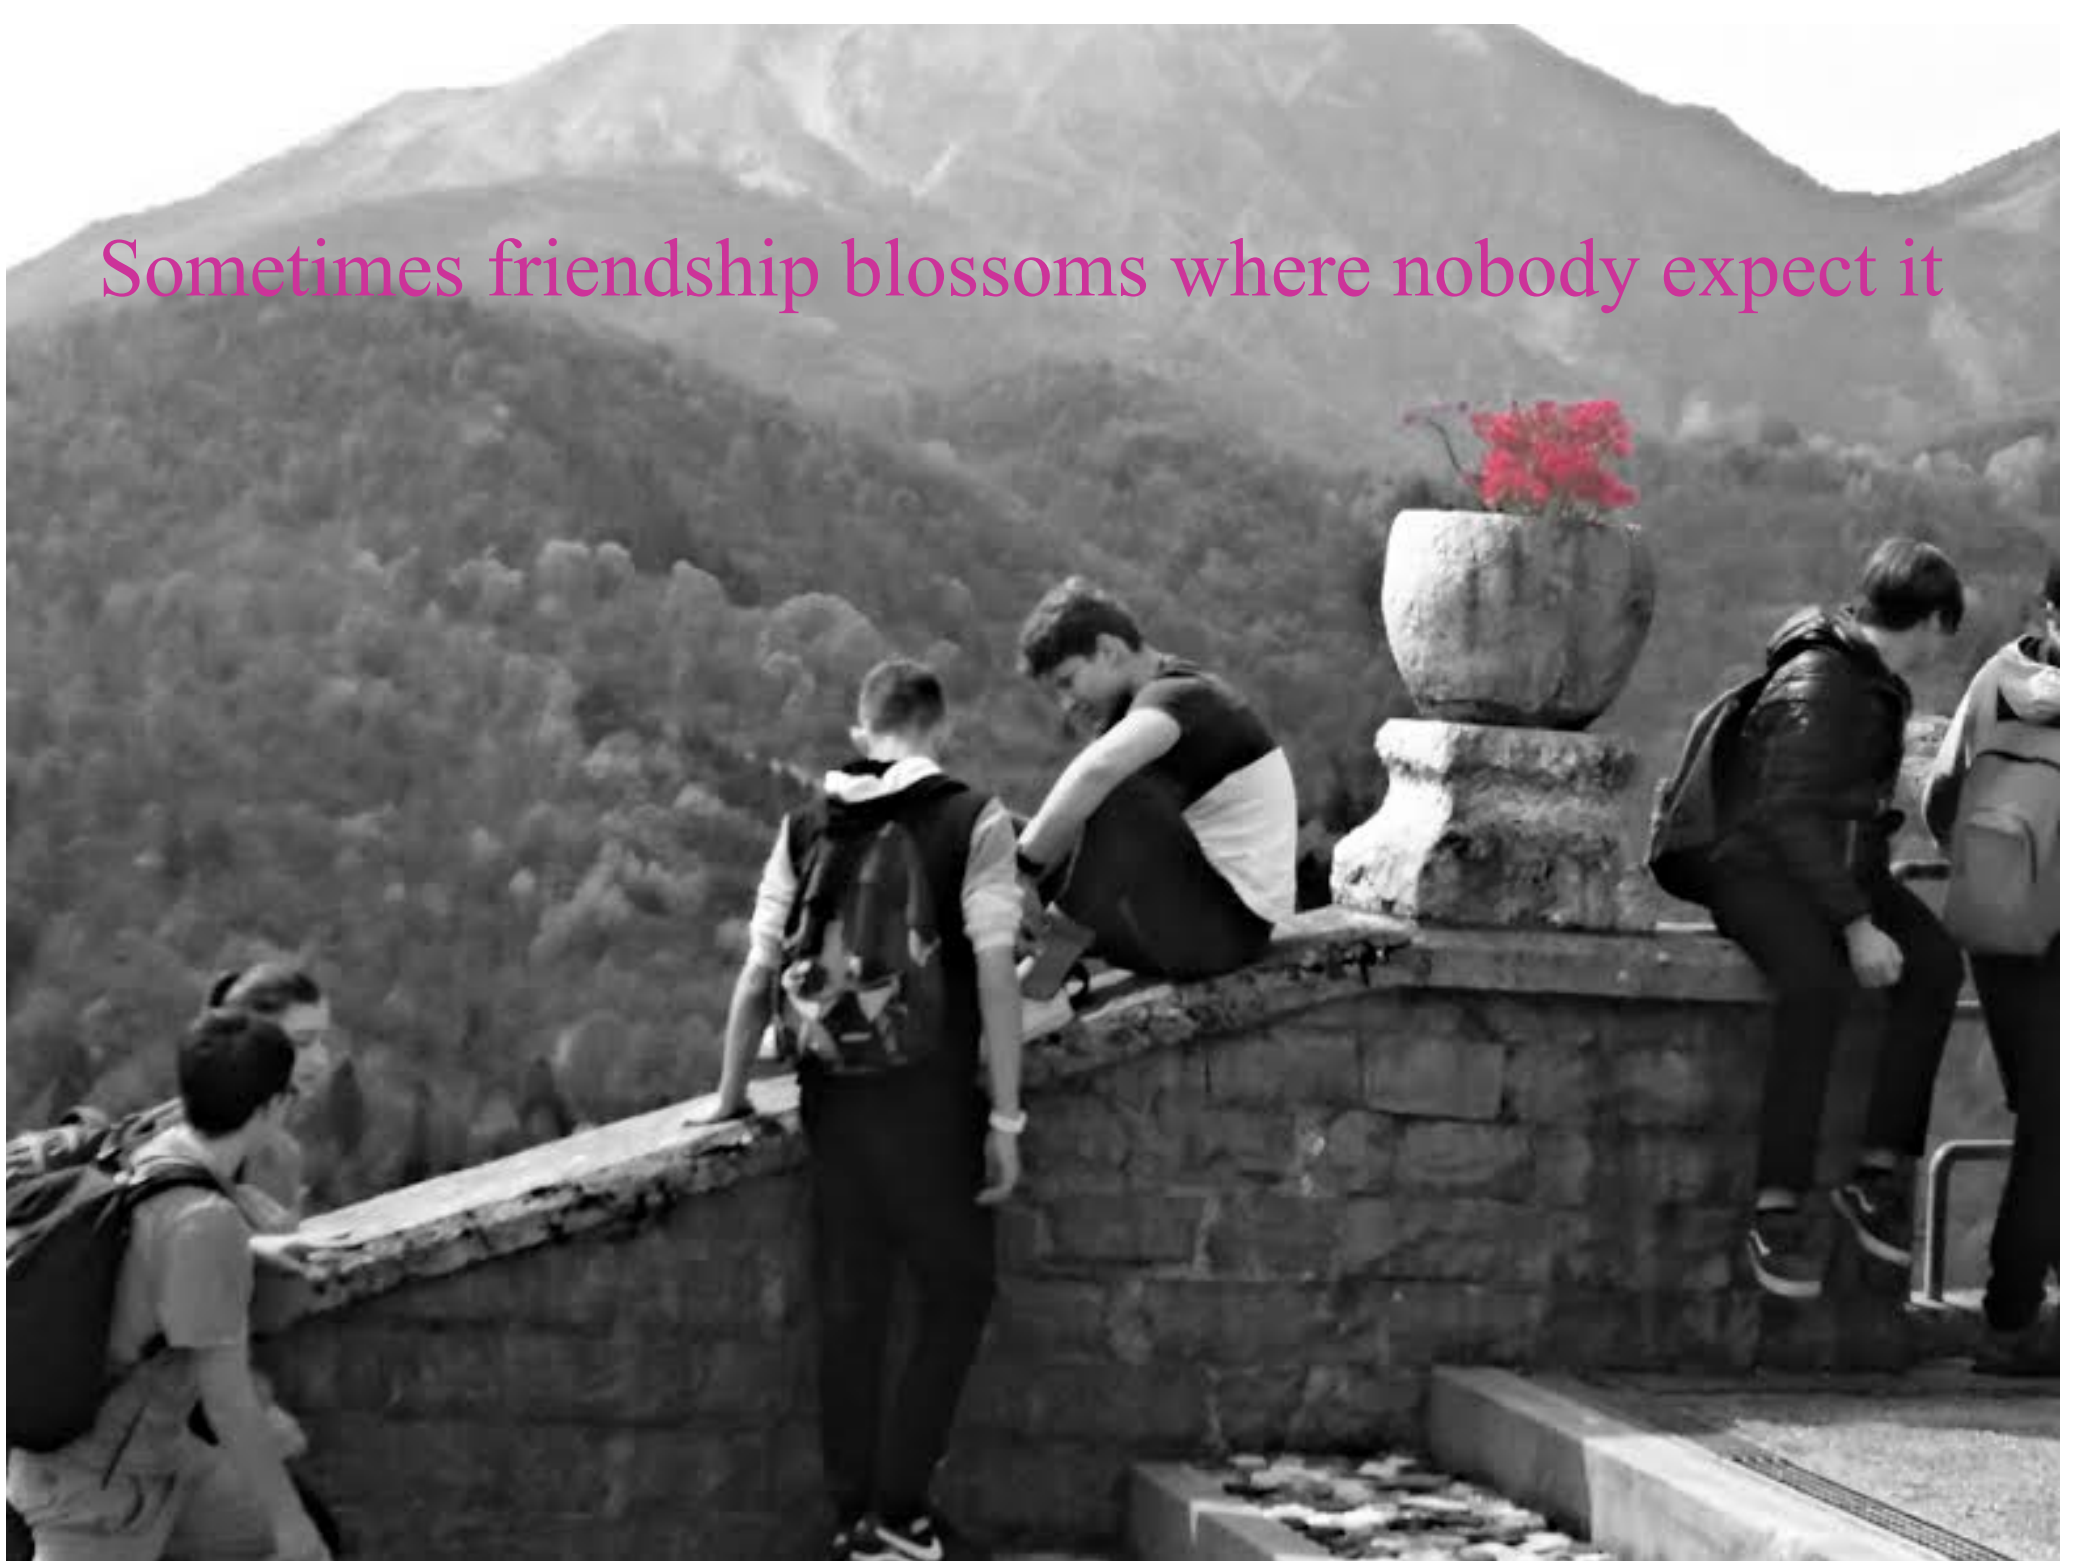

Sometimes friendship blossoms where nobody expect it